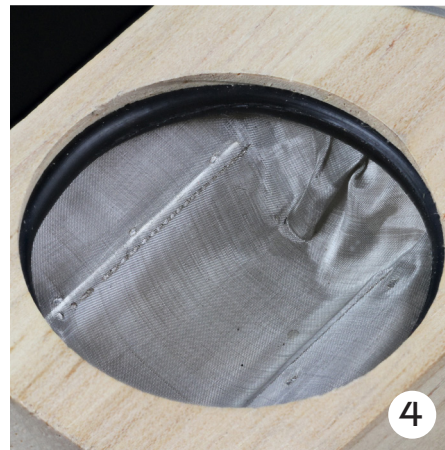

## (DIRECT LAUNCH BOX KNOCK-OFF)

Sain Sation also produces a knock-off which is a direct copy of the Magic-Flight Launch Box and is listed on websites under the Magic Flight name. This PDF will help distinguish the difference between the real and the counterfeit product.