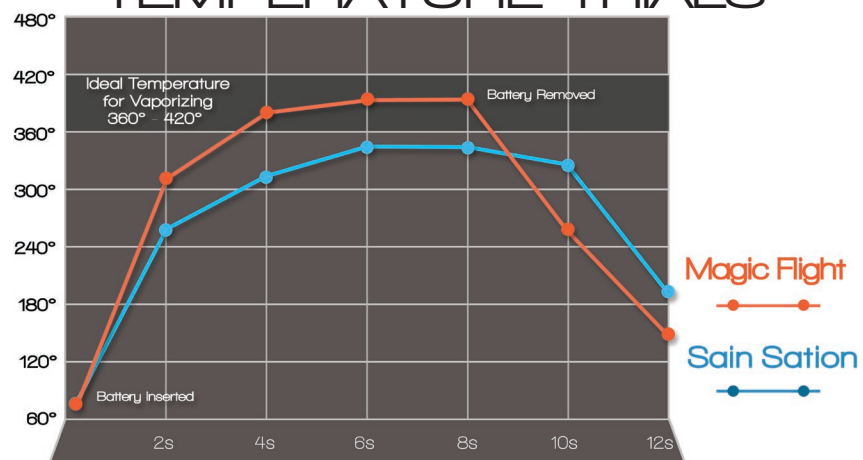

TEMPERATURE TRIALS

<http://www.magic-flight.com/counterfeit-page.php>

MAGIC FLIGHT LAUNCH BOX
COUNTERFEIT INFORMATION