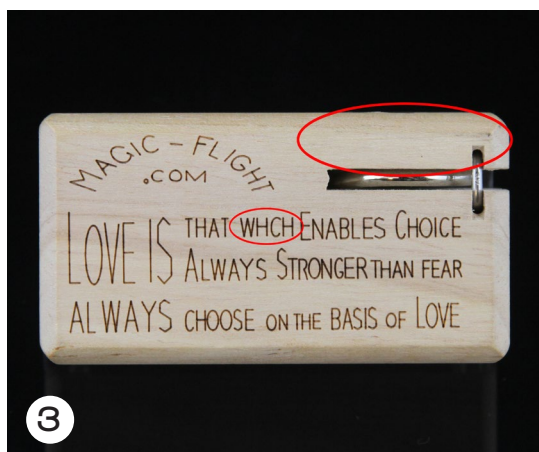

# SAIN SATION (DIRECT CHINESE KNOCK-OFF)

Sain Sation also produces a knock-off which is a direct copy of the Magic-Flight Launch Box and is listed on websites under the Magic-Flight name. This PDF will help distinguish the difference between the real and the counterfeit product.

- 1 Off-center logo sticker on lid instead of silk screened image.
- 2 Off-brand battery charger, batteries and brush. Misplaced click-lock.
- 3 No serial number on back of unit and "WHICH" misspelled.
- 4 Bunched screen and ill-fitting O-ring.

• **Visible Signs to Detect the Fake:** Magic-Flight's glyph/aphorism is printed on a sticker instead of directly printed on tin lid, accessories and vaporizer come in plastic bags, odd grammar and misspellings in the instructions, click-lock for lid is located wrong side of vaporizer, "which" in the aphorism on back of the unit is misspelled as "whch," and no serial number on back of unit. Keep in mind some older MFLB kits have different batteries, chargers, and brushes, but units should ALWAYS have a serial number. *Launch Boxes without a serial number will not be accepted for warranty claims*