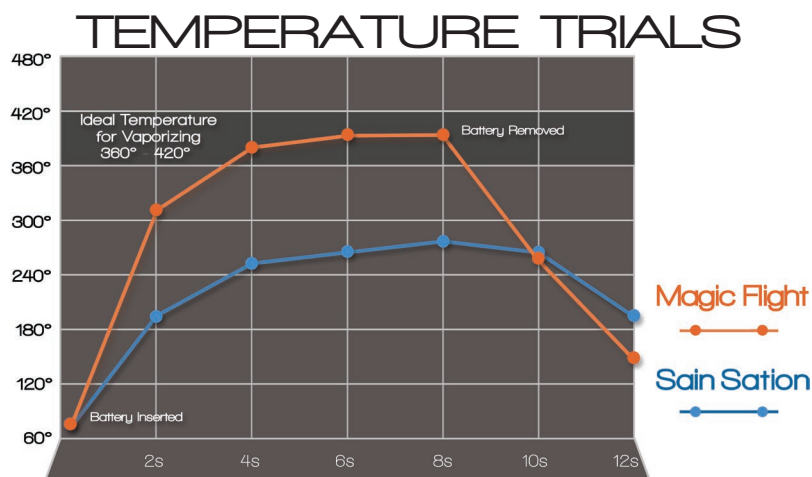

<http://www.magic-flight.com/counterfeit-page.php>

MAGIC FLIGHT LAUNCH BOX
COUNTERFEIT INFORMATION