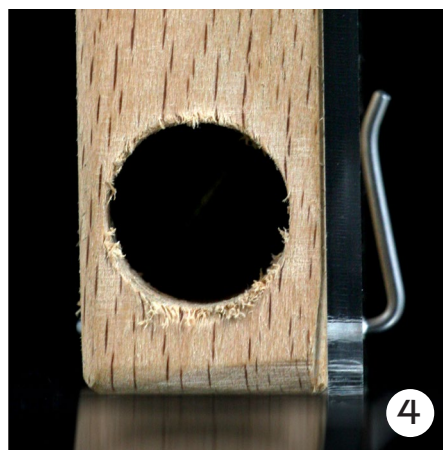

- 1 Crooked and baggy screen.
- 2 Screen bond is noticeably misplaced, not properly connecting screen to rails.
- 3 Glass dust in draw stem is a potential health issue.
- 4 Poor workmanship and low attention to detail.

- **Dangerous Debris:** Splinters are found throughout the Da Kube, mainly around bored-out holes and along air passageways. Even more concerning was glass dust found in the included draw stem.
- **Inconsistent Heat:** Da Kube routinely tested below effective vaporizing temperature. Many factors contribute to low heat output: Incomplete and misplaced screen bonds, badly formed screen, a crooked screen, and loose tension in the battery hole.
- **No Click-Lock and Loose Lid:** Both of these factors can lead to herb spilling out between uses, lost vapor and odor during usage.
- **No Included Instructions:** Although seemingly simple in design, this style of portable vaporizer needs detailed instructions to use to its full potential.
- **No Lifetime Warranty:** No customer support or warranty information included.