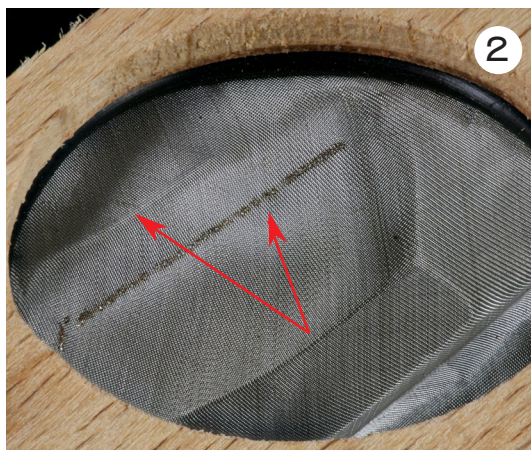

- 1 Crooked and baggy screen.
- 2 Screen bond is noticeably misplaced, not properly connecting screen to rails.
- 3 Glass dust in draw stem is a potential health issue.
- 4 Poor workmanship and low attention to detail.

- **Dangerous Debris:** Splinters are found throughout the Da Kube, mainly around bored-out holes and along air passageways. Even more concerning was glass dust found in the included draw stem.
- **Inconsistent Heat:** Da Kube routinely tested below effective vaporizing temperature. Many factors contribute to low heat output: Incomplete and misplaced screen bonds, badly formed screen, a crooked screen, and loose tension in the battery hole.
- **No Click-Lock and Loose Lid:** Both of these factors can lead to herb spilling out between uses, lost vapor and odor during usage.
- **No Included Instructions:** Although seemingly simple in design, this style of portable vaporizer needs detailed instructions to use to its full potential.
- **No Lifetime Warranty:** No customer support or warranty information included.