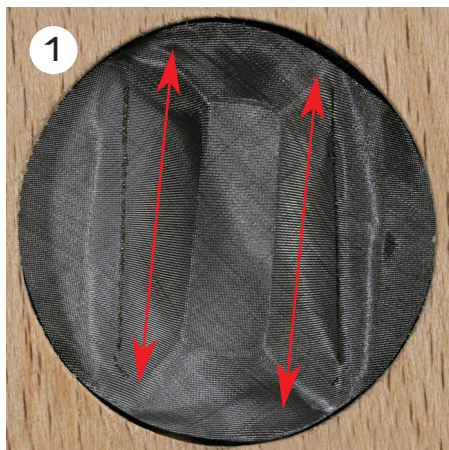

- 1 Crooked and baggy screen.
- 2 Screen bond is noticeably misplaced, not properly connecting screen to rails.
- 3 Glass dust in draw stem is a potential health issue.
- 4 Poor workmanship and low attention to detail.

- **Dangerous Debris:** Splinters are found throughout the Da Kube, mainly around bored-out holes and along air passageways. Even more concerning was glass dust found in the included draw stem.
- **Inconsistent Heat:** Da Kube routinely tested below effective vaporizing temperature. Many factors contribute to low heat output: Incomplete and misplaced screen bonds, badly formed screen, a crooked screen, and loose tension in the battery hole.
- **No Click-Lock and Loose Lid:** Both of these factors can lead to herb spilling out between uses, lost vapor and odor during usage.
- **No Included Instructions:** Although seemingly simple in design, this style of portable vaporizer needs detailed instructions to use to its full potential.
- **No Lifetime Warranty:** No customer support or warranty information included.